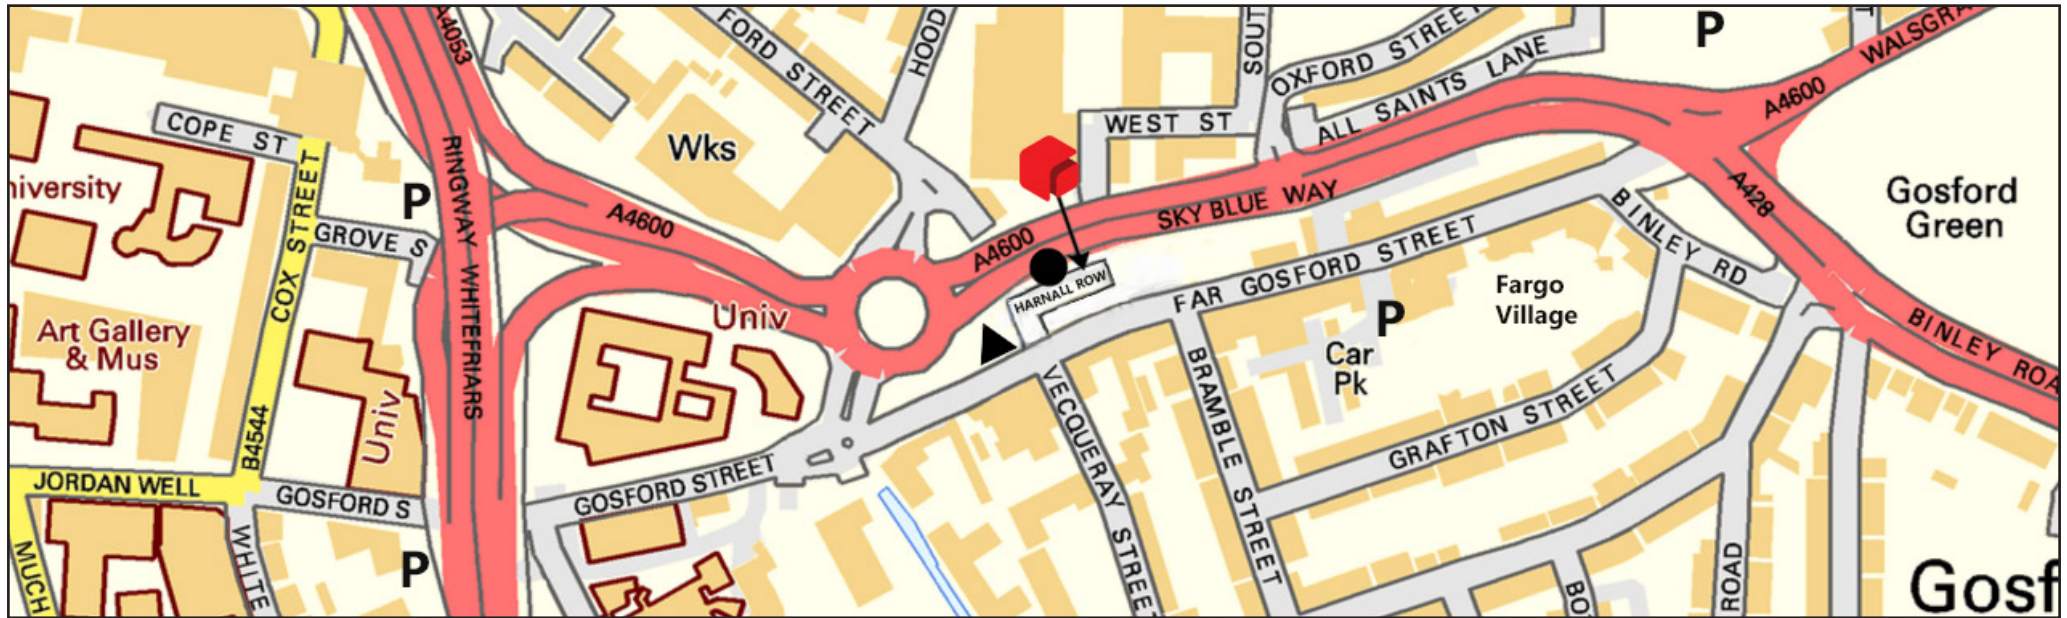

How to find us

Reall's office is located in Coventry at:

**8 – 14 Harnall Row,
CV1 5DR
(use CV1 5EA for sat navs)**

By car:

Unfortunately, we do not have parking facilities available to visitors. Please park your car in one of the nearby public car parks, highlighted as **P** on the map, and then use the 'on foot' instructions to reach our office. Sainsbury's car park on Far Gosford Street is the closest to the Reall office (▲ on map), but is often full during the working day.

On foot:

Harnall Row is a gated road which runs adjacent to Far Gosford Street. Our street entrance is actually located on Sky Blue Way, marked ● on the map. If approaching from Far Gosford Street, cut through the Sainsbury's car park (▲ on map), emerging onto Sky Blue Way and turning right. Reall's entrance is less than a one minute walk.

By train:

Coventry's train station is approximately a ten minute taxi drive from the Reall office. As Harnall Row is relatively unknown, ask to be driven to Sainsbury's on Far Gosford Street, and use the 'on foot' instructions above.